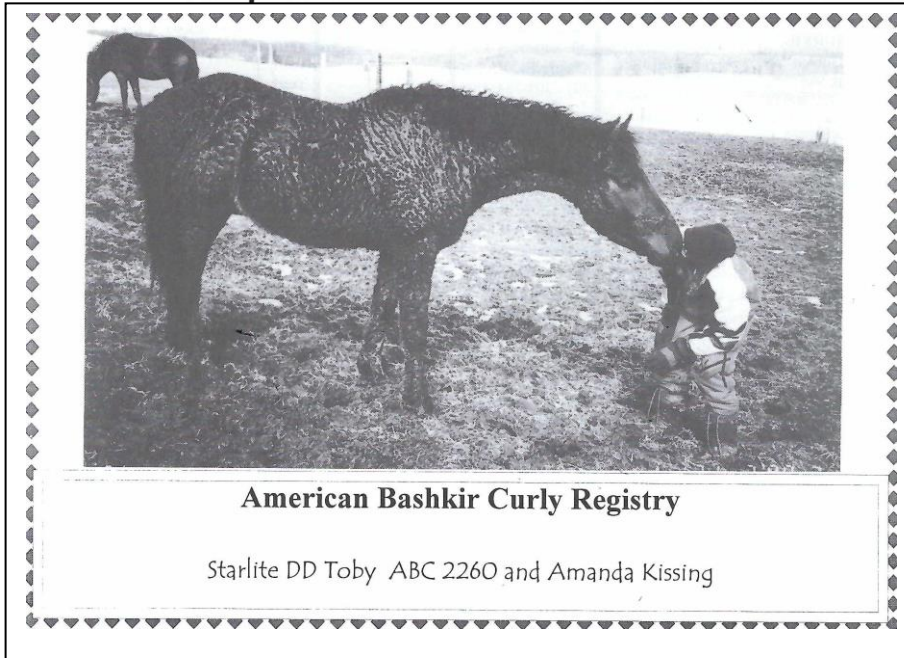

CURLY CUES

SENTIMENTAL JOURNEY

PRAIRIE PAINT ABC 2616
OWNER: DAYLE JOHNSON

American Bashkir Curly Registry

Starlite DD Toby ABC 2260 and Amanda Kissing

CURLY CUES

NEW REGISTRATIONS

HARAS SYNERGIE DENALE