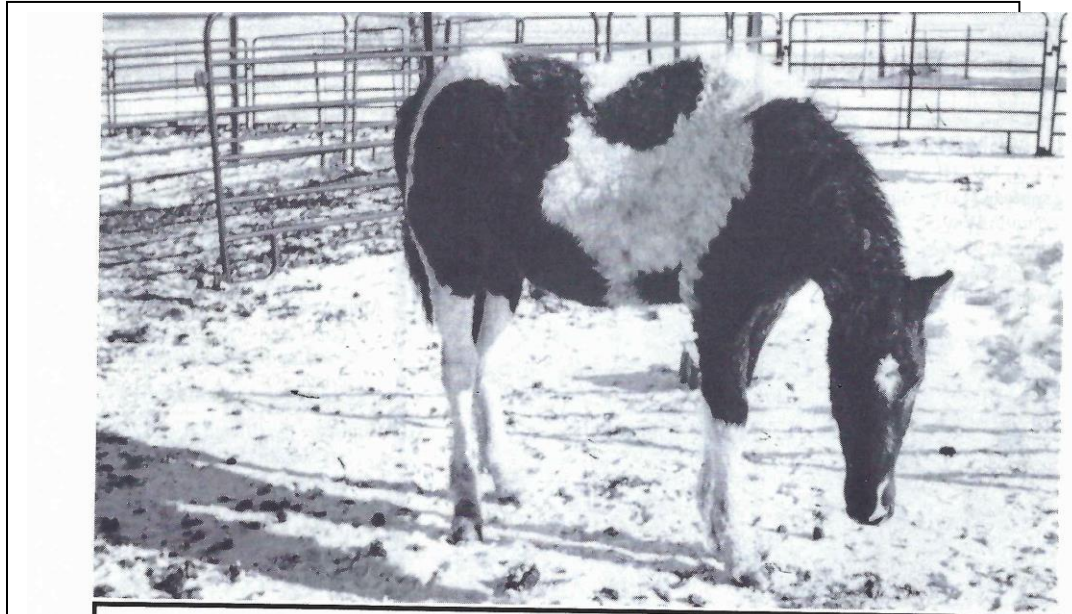

CURLY CUES

SENTIMENTAL JOURNEY

PRAIRIE PAINT ABC 2616
OWNER: DAYLE JOHNSON